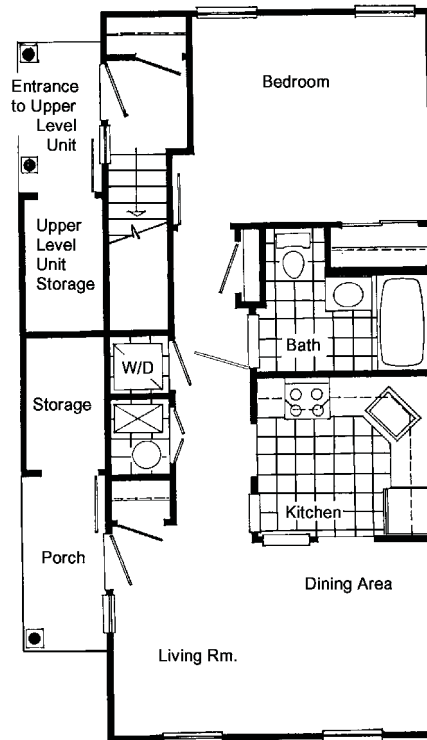

Floor Plan C

One Bedroom - One Bath

This single-story design is available on the first or second floor. The first floor plan is 634 square feet, while the second floor plan, with its interior stairway and first floor entrance, is 644 square feet. A limited number are available at both sites for purchase and rent to qualified households, except at the Old Cranbury Rd. site.

**Upper Level Unit
Plan C**

**Lower Level Unit
Plan C**

(Partial)