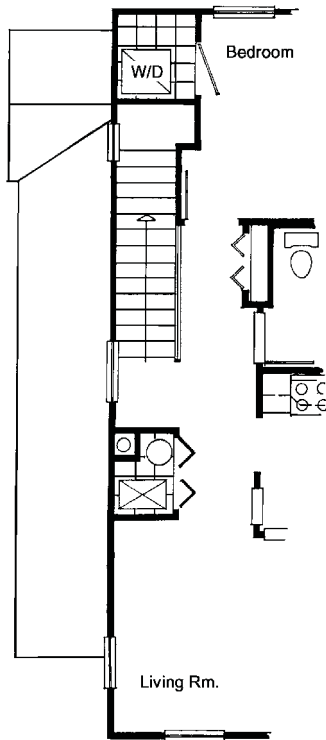

Floor Plan C

One Bedroom - One Bath

This single-story design is available on the first or second floor. The first floor plan is 634 square feet, while the second floor plan, with its interior stairway and first floor entrance, is 644 square feet. A limited number are available at both sites for purchase and rent to qualified households, except at the Old Cranbury Rd. site.

**Upper Level Unit
Plan C**

**Lower Level Unit
Plan C**

(Partial)