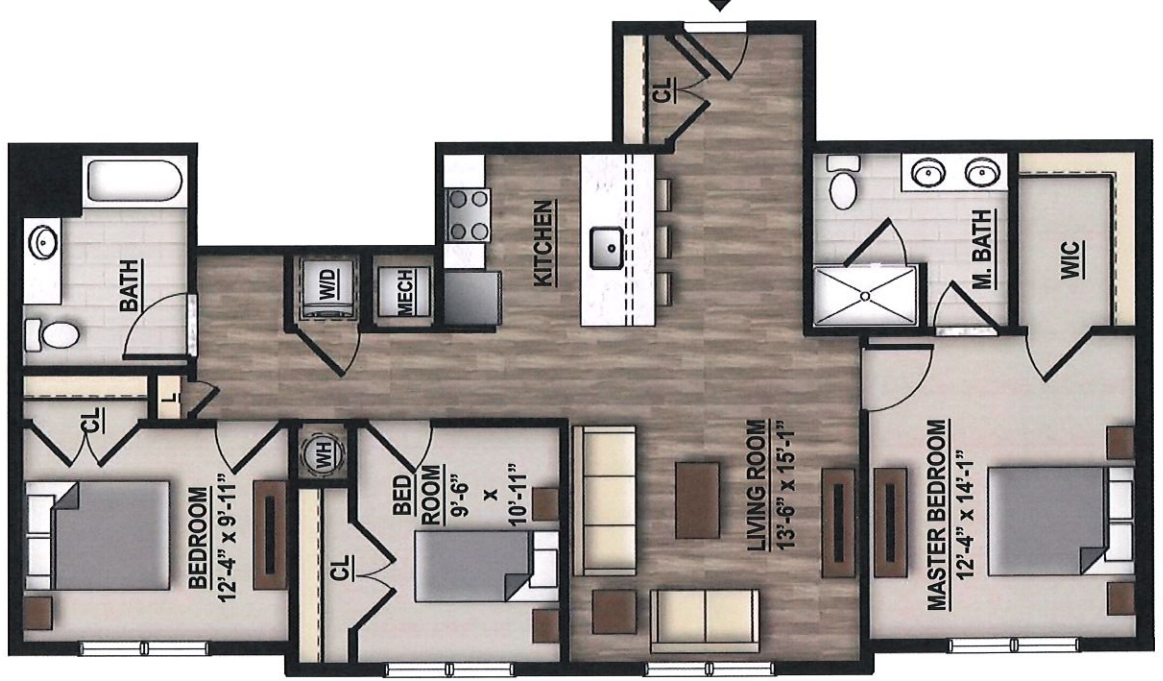

3 BEDROOM

RESIDENCE	RENT	AVAILABLE
TYPE	FLOOR	SQ FT
C COAH		1257

PARC

AT PRINCETON JUNCTION

3000 Goldfinch Boulevard | Princeton, NJ 08540 | 833.262.6495

© TB Princeton Village LLC. In the interest of continuous improvement, owner reserves the right to modify or change pricing, floor plans, materials and features without prior notice or obligation. Square footages and measurements may vary between individual residences. This is not an offering where prohibited by law. 115957 5/18