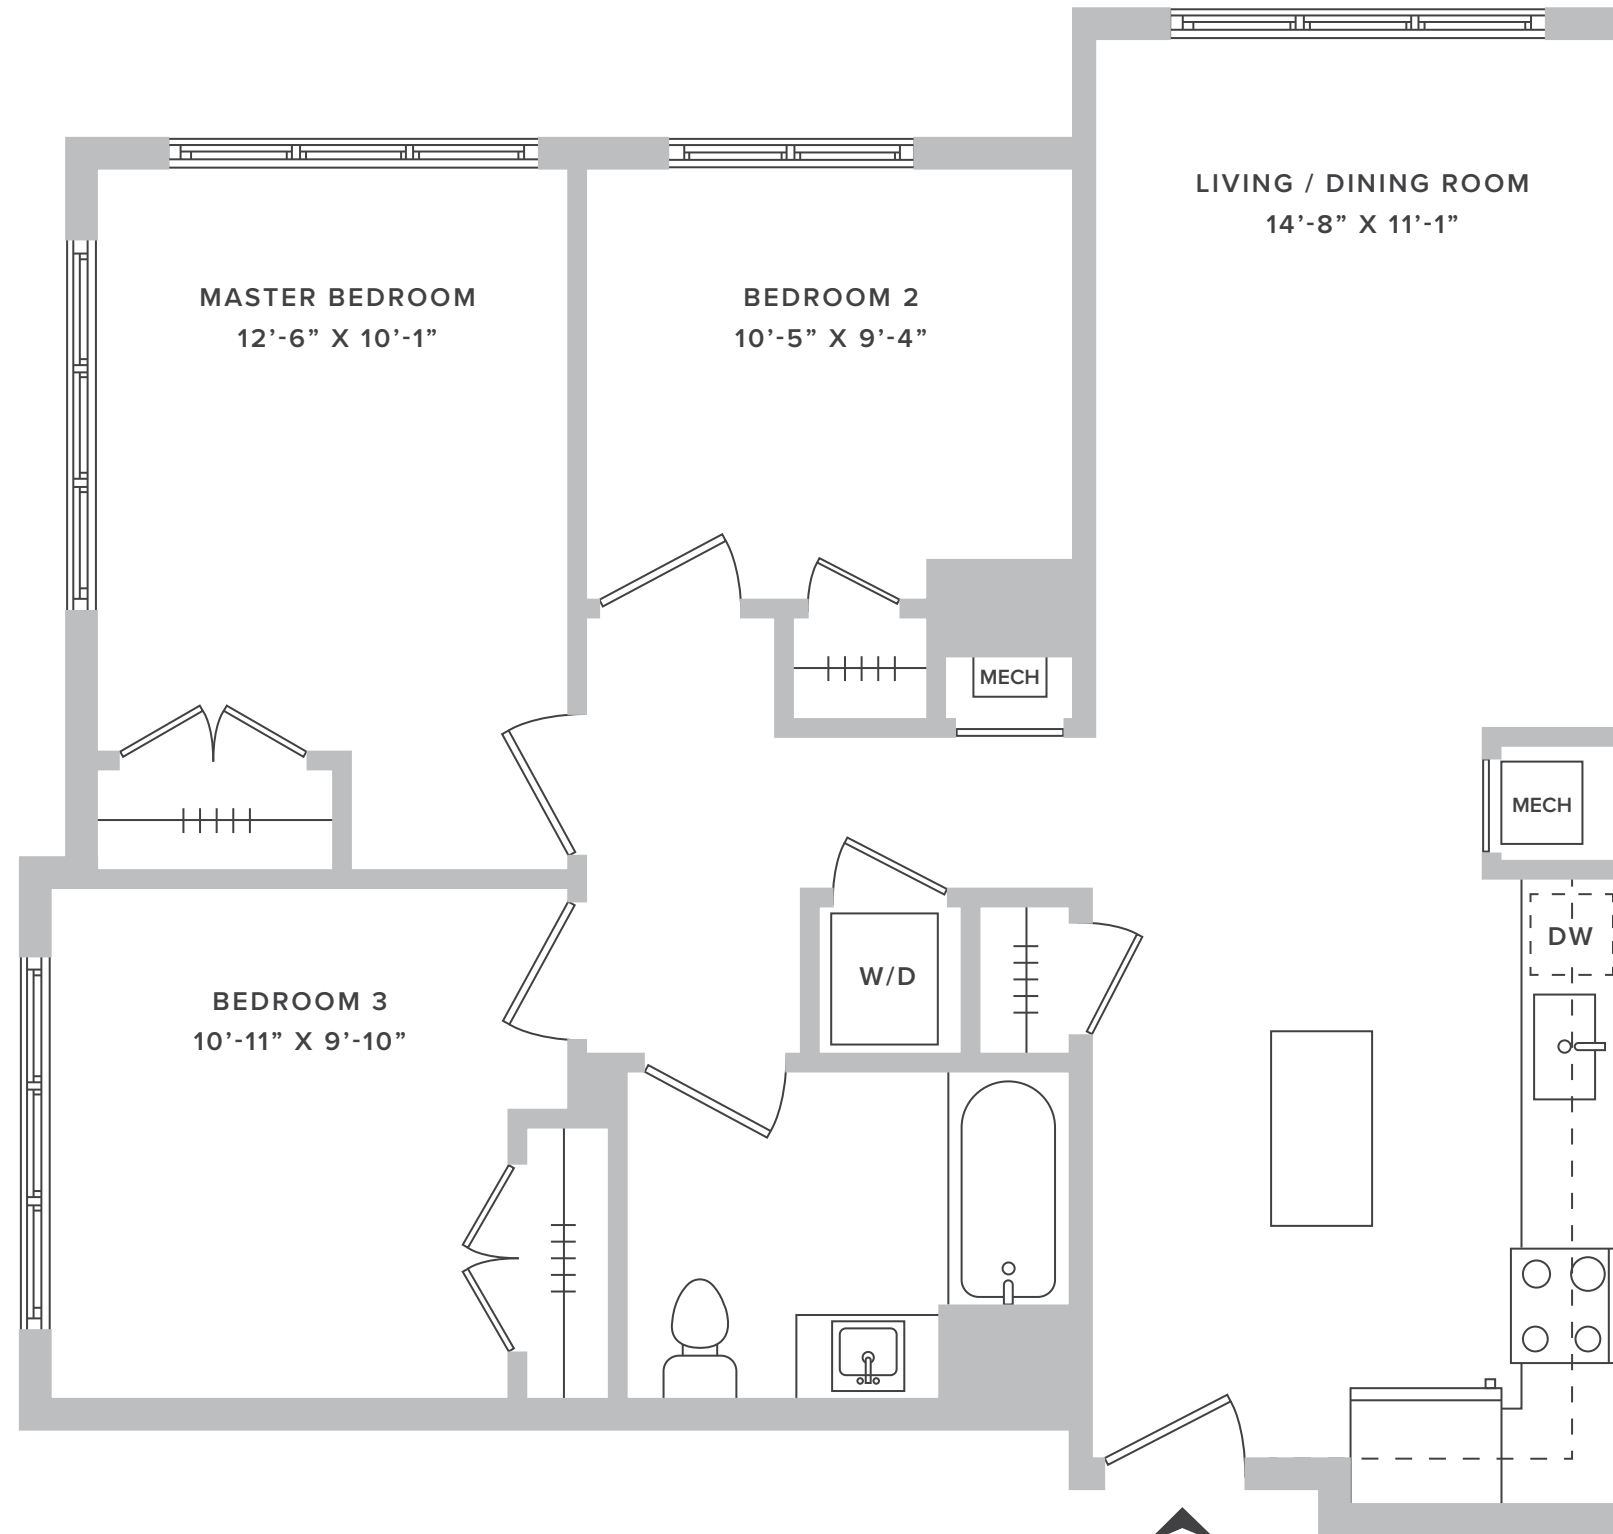

Residence

20

FLOORS 2 - 5

-

3 BEDROOM

1 BATH

YARDI TAG
LM-3

ONE | 500

NOTES: _____
_____
_____

201.837.8351 | RentOne500.com
1500 Teaneck Road | Teaneck, NJ 07666

BNE REAL ESTATE GROUP All dimensions are approximate and subject to normal construction variances and tolerances. Plans may contain minor variations from floor to floor.