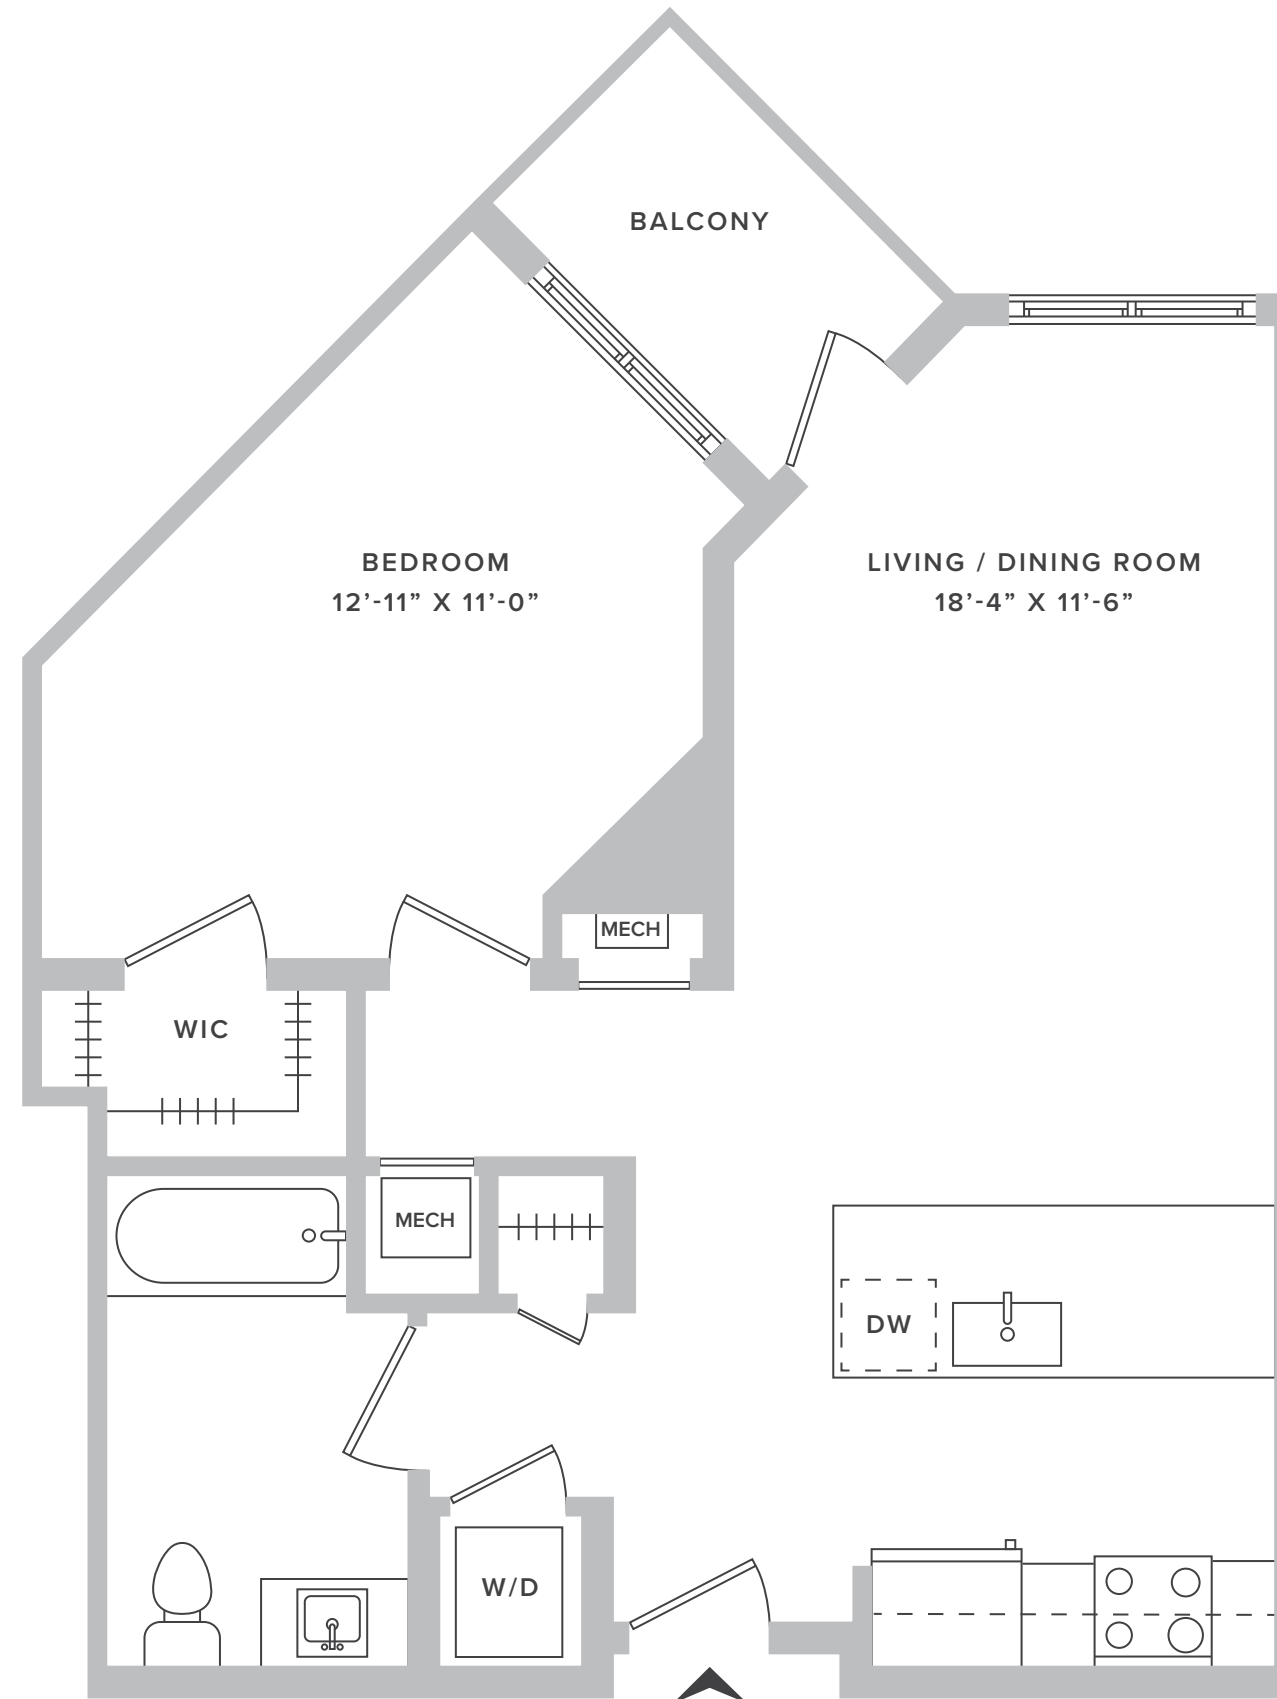

Residence

12

FLOORS 2 - 5

-
- 1 BEDROOM
- 1 BATH
- BALCONY

YARDI TAG
LM-1

NOTES: _____

201.837.8351 | RentOne500.com
1500 Teaneck Road | Teaneck, NJ 07666

BNE | REAL ESTATE GROUP  All dimensions are approximate and subject to normal construction variances and tolerances. Plans may contain minor variations from floor to floor.

ONE | 500