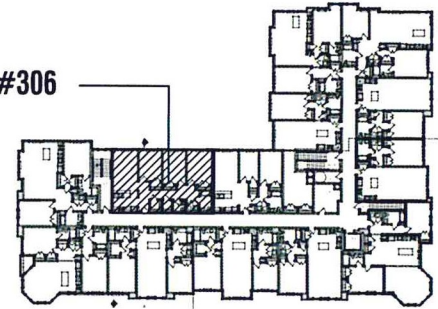

Unit #106, #206, #306

First, Second, + Third Floor Key Plan

**The Grande Saddle Brook Building B**

502 VAN BUSSUM AVE, SADDLE BROOK, NJ 07663

Unit #106, #206, #306

First, Second + Third Floors

1227 SF