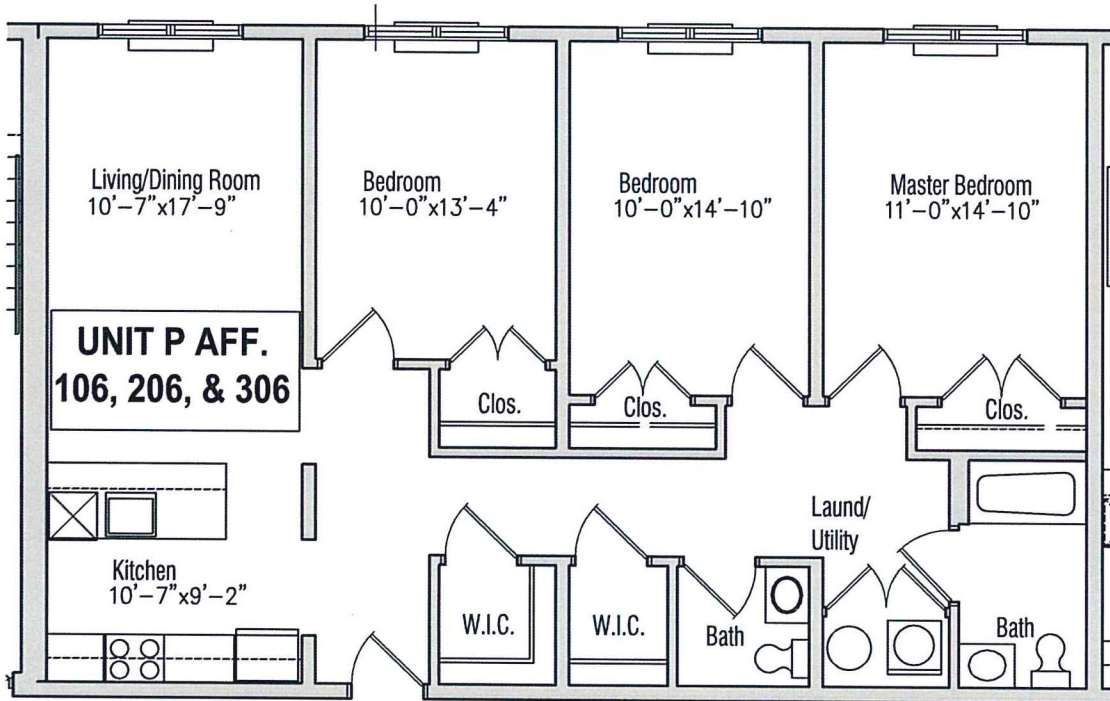

Unit #106, #206, #306

First, Second, + Third Floor Key Plan

**The Grande Saddle Brook Building B**

502 VAN BUSSUM AVE, SADDLE BROOK, NJ 07663

Unit #106, #206, #306

First, Second + Third Floors

1227 SF