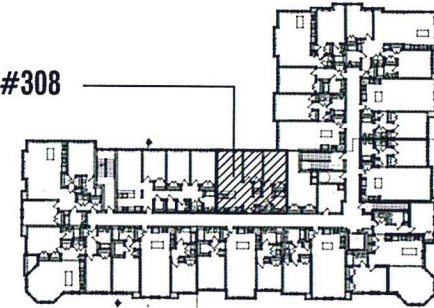

Unit #108,#208,#308  
852 SF

First, Second + Third Floors

Unit #108, #208, #308

First, Second, + Third Floor Key Plan

The Grande Saddle Brook Building B

502 VAN BUSSUM AVE, SADDLE BROOK, NJ 07663

THE  
**GRANDE**  
SADDLE BROOK