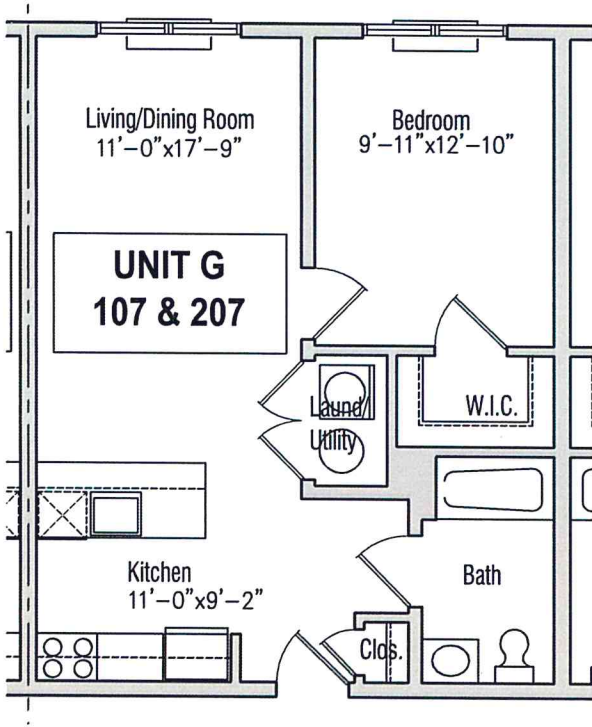

Unit #106  
608 SF

First Floor

Unit #106

First Floor Key Plan

**The Grande Saddle Brook Building A**

500 VAN BUSSUM AVE, SADDLE BROOK, NJ 07663

**Unit #107,#207**  
**618 SF**

**First + Second Floors**

**Unit #107, #207**

**First + Second Floor Key Plan**

**The Grande Saddle Brook Building A**

500 VAN BUSSUM AVE, SADDLE BROOK, NJ 07663