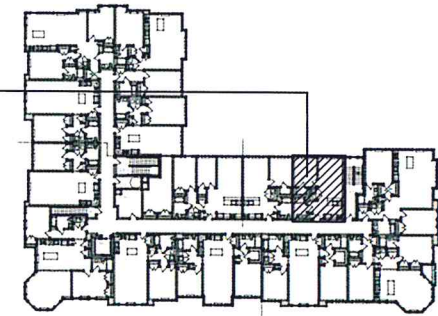

Unit #106  
608 SF

First Floor

Unit #106

First Floor Key Plan

**The Grande Saddle Brook Building A**

500 VAN BUSSUM AVE, SADDLE BROOK, NJ 07663

**Unit #107,#207**  
**618 SF**

**First + Second Floors**

**Unit #107, #207**

**First + Second Floor Key Plan**

**The Grande Saddle Brook Building A**

500 VAN BUSSUM AVE, SADDLE BROOK, NJ 07663