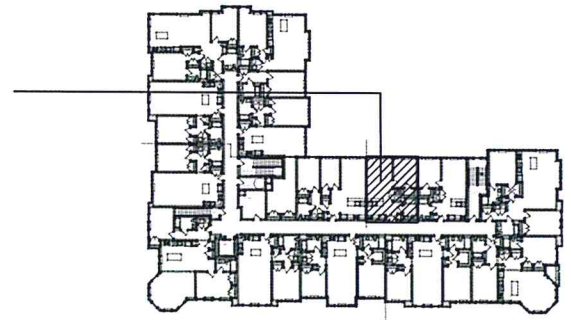

Unit #106  
608 SF

First Floor

Unit #106

First Floor Key Plan

**The Grande Saddle Brook Building A**

500 VAN BUSSUM AVE, SADDLE BROOK, NJ 07663

**Unit #107,#207**  
**618 SF**

**First + Second Floors**

**Unit #107, #207**

**First + Second Floor Key Plan**

**The Grande Saddle Brook Building A**

500 VAN BUSSUM AVE, SADDLE BROOK, NJ 07663